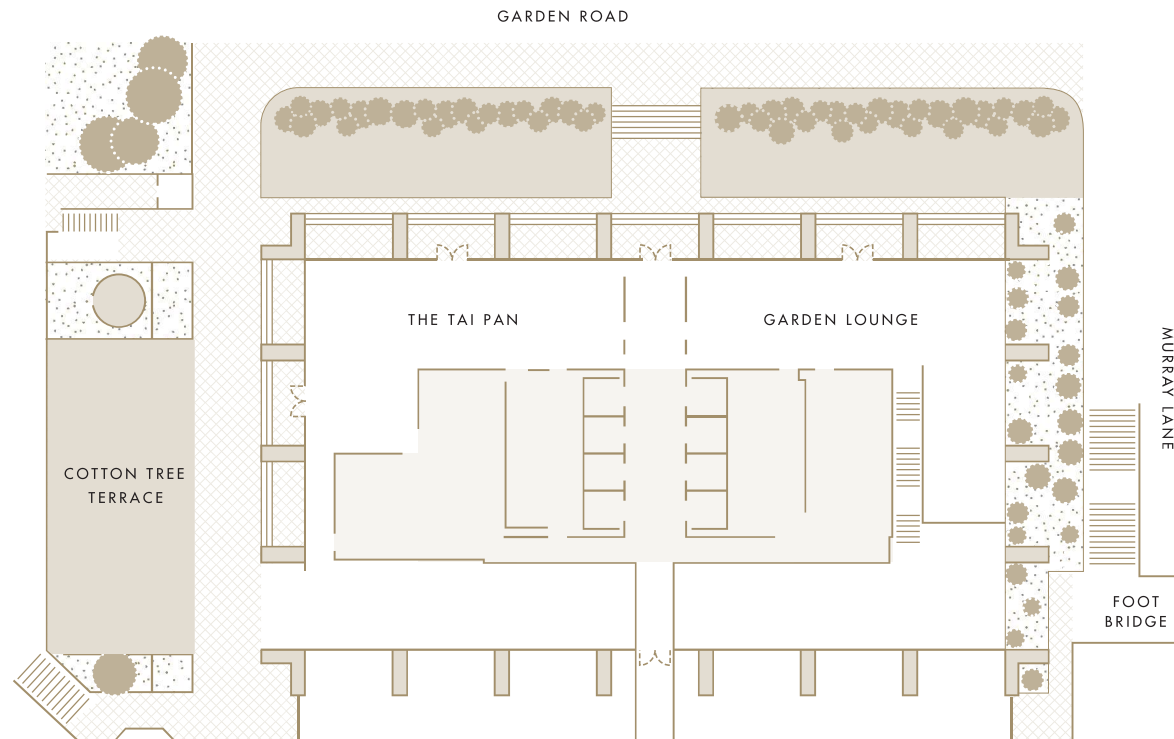

COTTON TREE TERRACE

GARDEN LEVEL (UG/F)

Cotton Tree Terrace

The stately stone arches of our upper ground floor define the unique style of this versatile outdoor space. Within the pet-friendly terrace's 130 sqm, casual events for up to 100 guests

THE MURRAY
HONG KONG
—
A NICCOLO HOTEL

Venue	Set Up		Area	
	Cocktail	Theatre	Sqm	Sqf
COTTON TREE TERRACE	100	100	130	1,400

Capacities are indicative and subject to regulation approval.