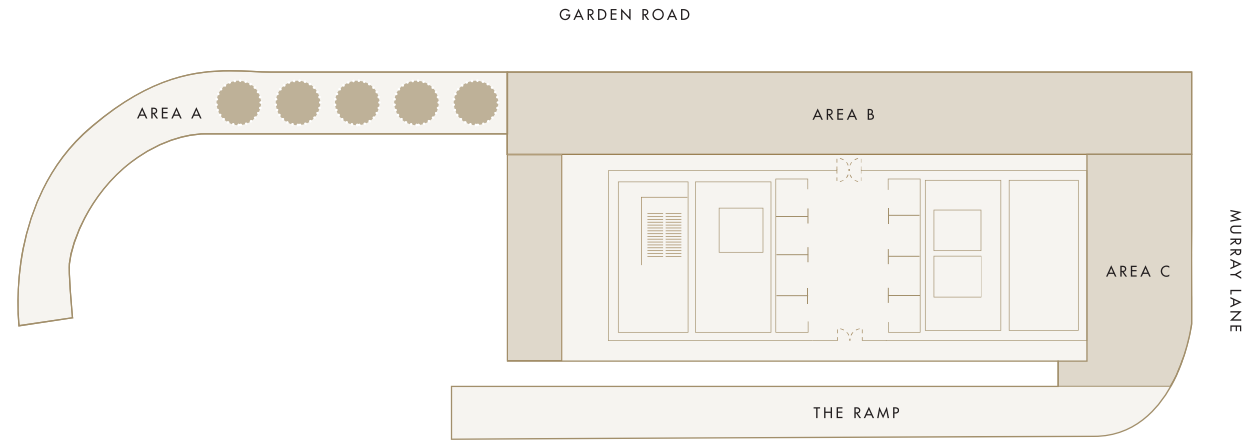

THE ARCHES

LEVEL 1

The Arches

What was once a carpark ramp following the inner perimeter walls of the emblematic Murray Building is now a distinctively unique event space.

The Arches is semi-outdoors, offering a rare quality from both practical and experiential perspectives. Sheltered overhead and with large arched apertures inviting natural ventilation, this is a venue most suited to runway shows, installations, car events and launches.

Venue	Set Up		Area		Headroom	
	Cocktail	Theatre	Sqm	Sqf	H(m)	H(f)
THE ARCHES	310	310	635	6,760	5 - 10	16 - 33
AREA A			60	615		
AREA B	270	270	305	3,280	5	16
AREA C	40	40	125	1,345	5	16
THE RAMP			145	1,540	5 - 10	16 - 33